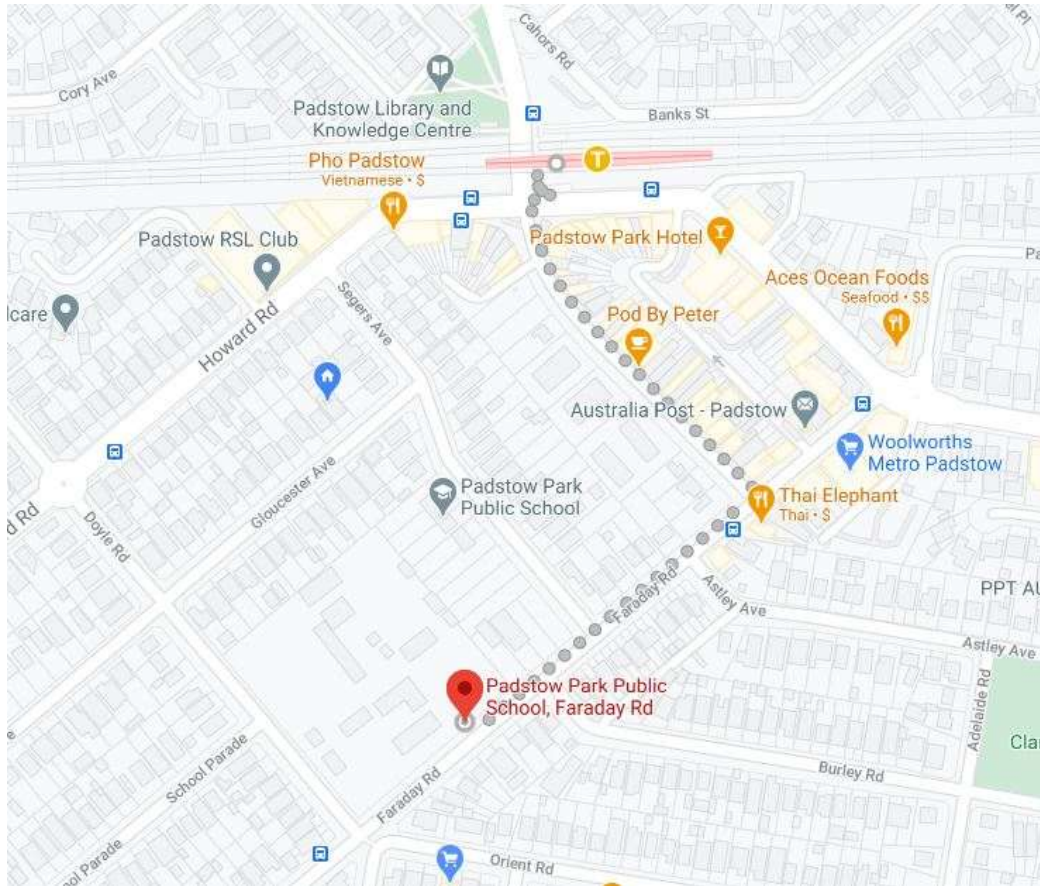

## Location

Padstow Park Public School, Faraday Rd Padstow NSW 2211

Use Faraday Rd pedestrian gate into the school. Parking is available outside the school.

Air Conditioning venue.