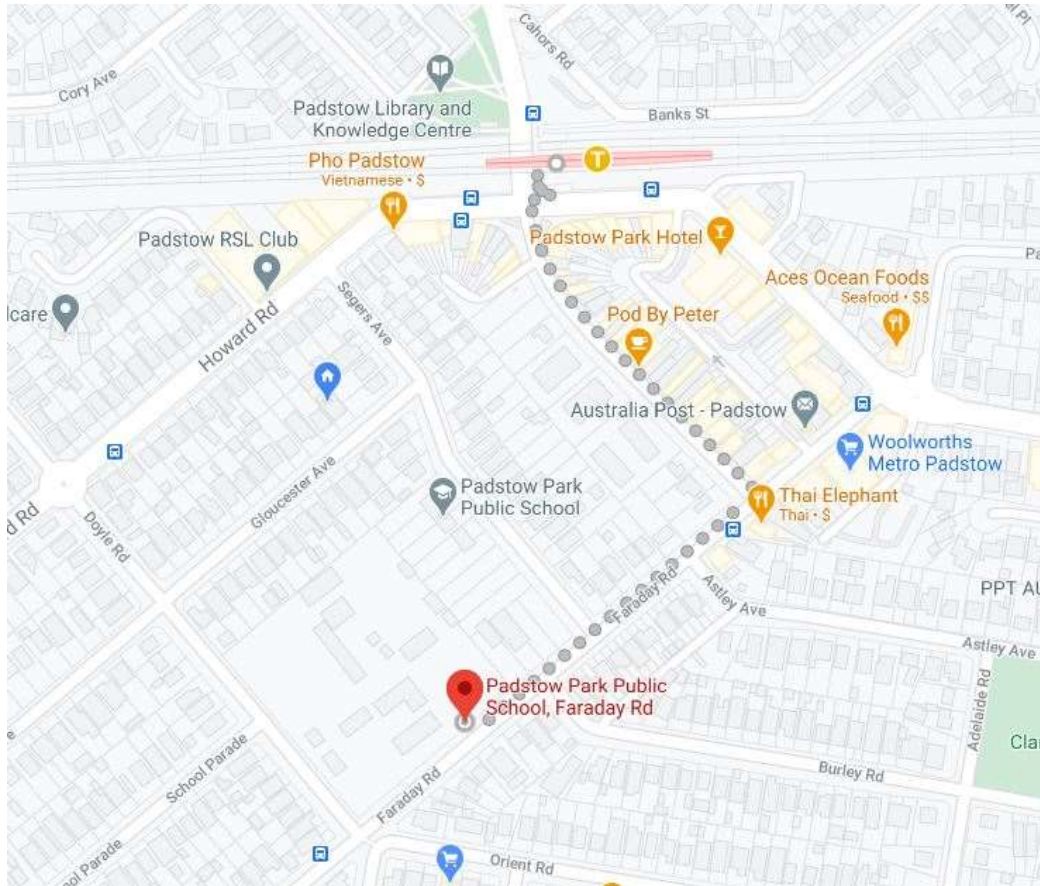

## Location

Padstow Park Public School, Faraday Rd Padstow NSW 2211

Use Faraday Rd pedestrian gate into the school. Parking is available outside the school.

Air Conditioning venue.